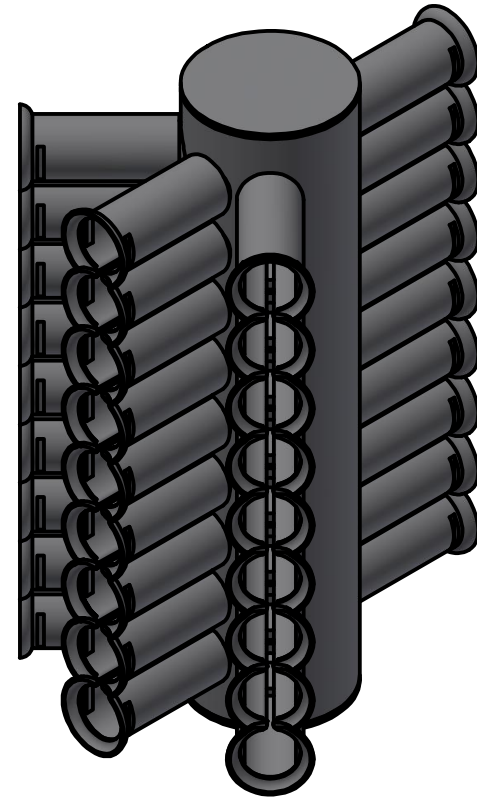

## Standard Profiles

## Isometric Views

### PROPERTY

Material Composition.....	Thermoplastic
Orientation.....	Vertical
Connection Type.....	Multi-Flow/3" Sch 40