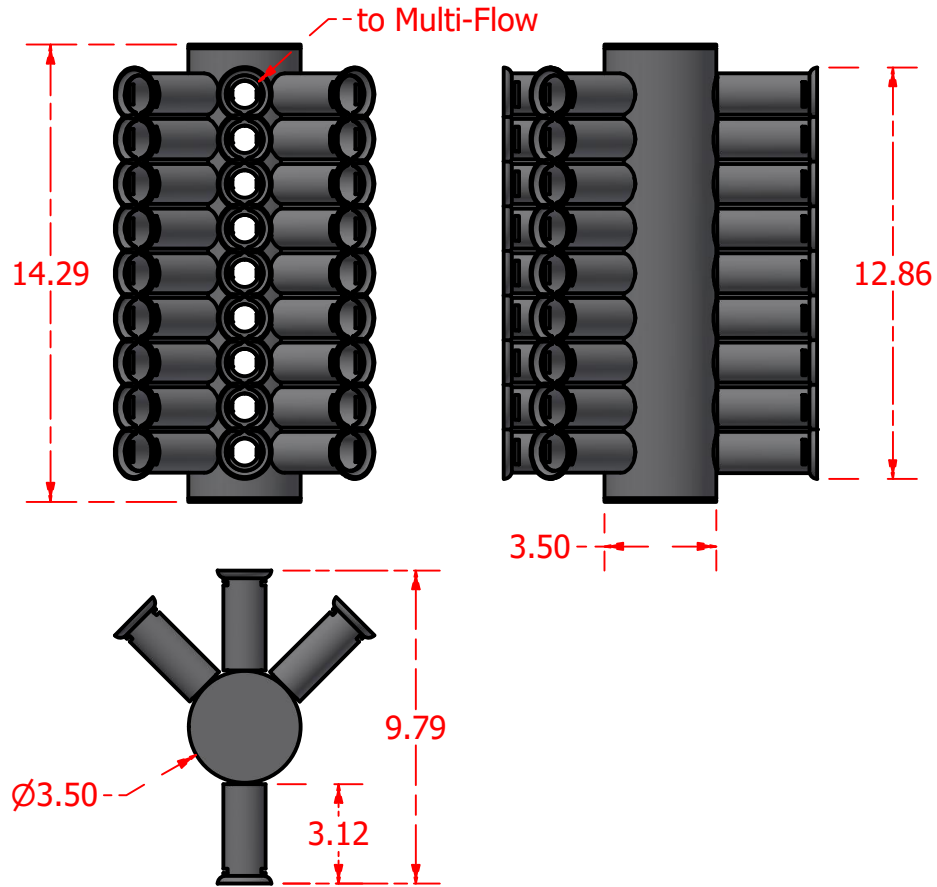

## Standard Profiles

## Isometric Views

### PROPERTY

Material Composition.....	Thermoplastic
Orientation.....	Vertical
Connection Type.....	Multi-Flow/3" Sch 40