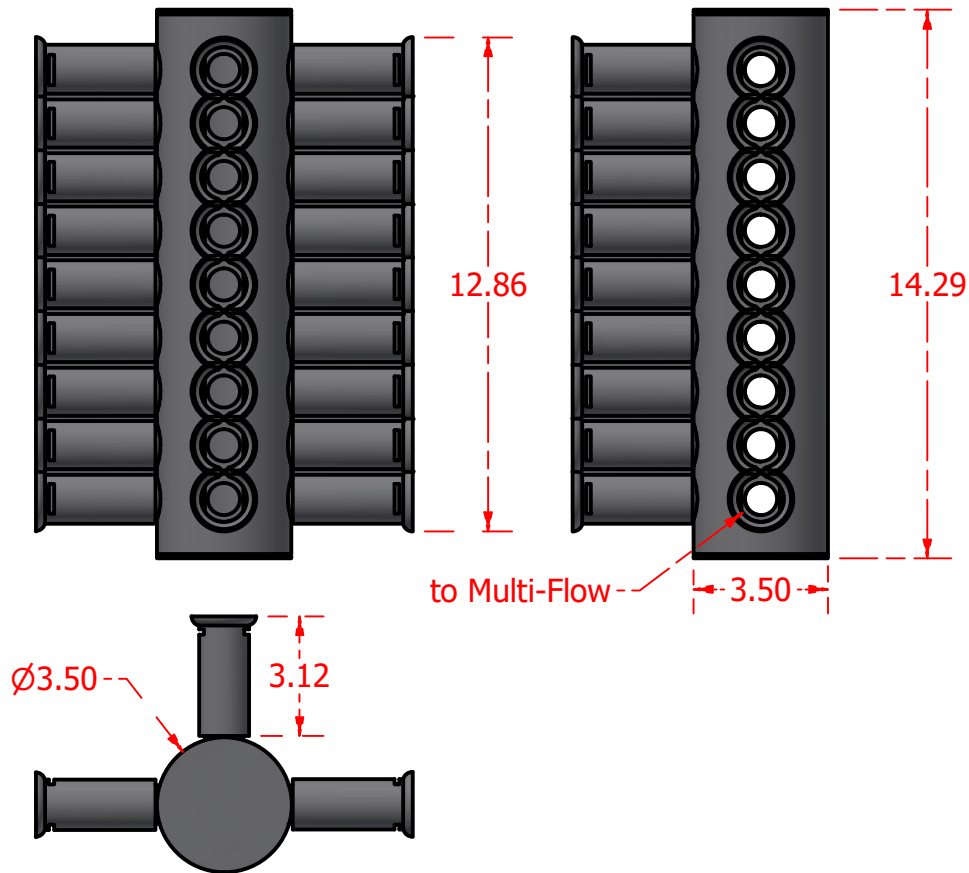

Standard Profiles

Isometric Views

Multi-Flow Product Data Sheet - #12007 Multi-Purpose 12" T

MULTI-FLOW

Manufactured by Varicore Technologies, Inc. - Prinsburg, MN 56281 - 800.978.8007

The Multi-Flow logo is Copyright protected, all rights reserved.

US Patent Protect - 9483745856834

PROPERTY

Material Composition.....Thermoplastic
 Connection Type.....Multi-Flow/3" Sch 40
 Orientation.....Vertical

VALUE