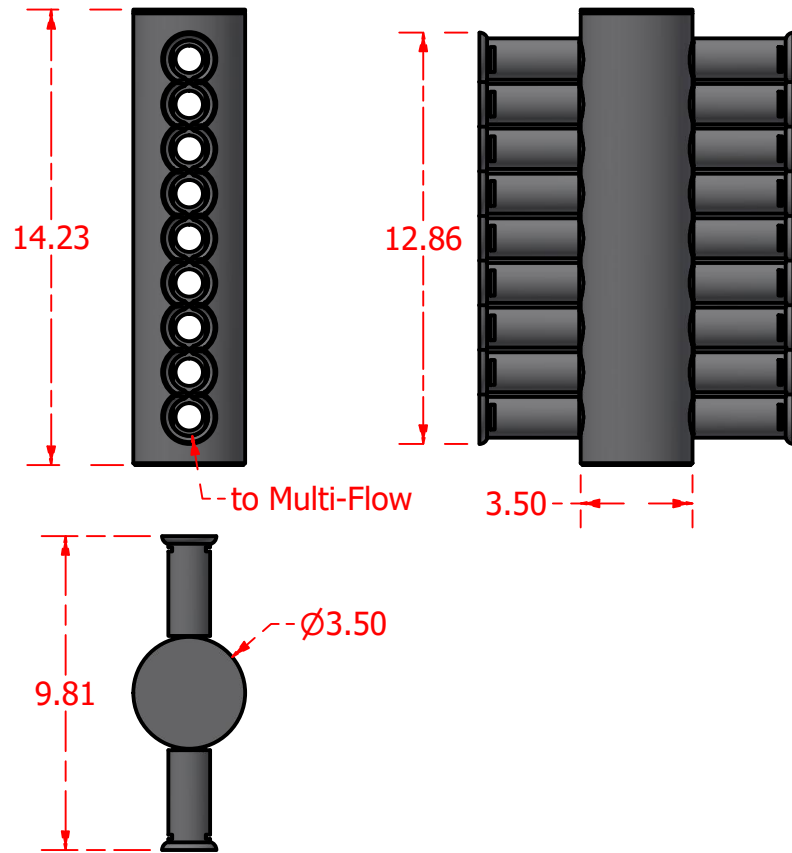

Standard Profiles

Isometric Views

Multi-Flow Product Data Sheet - #12009 Multi-Purpose 12" to 12" Coupler

Manufactured by Varicore Technologies, Inc. - Prinsburg, MN 56281 - 800.978.8007

The Multi-Flow logo is Copyright protected, all rights reserved.

US Patent Protect - 9483745856834

PROPERTY

Material Composition.....	Thermoplastic
Orientation.....	Horizontal or Vertical
Connection Type.....	Multi-Flow/ 3" Sch 40

VALUE