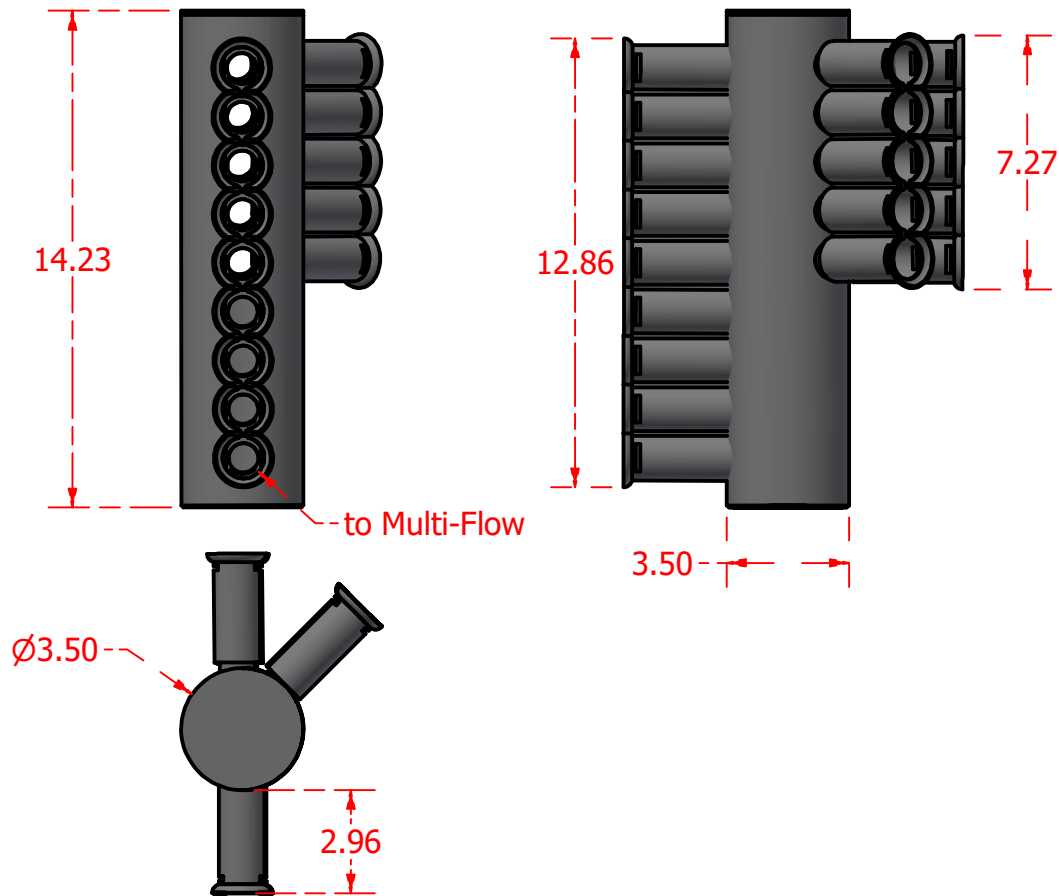

## Standard Profiles

## Isometric Views

## Multi-Flow Product Data Sheet - #1200C Multi-Purpose 12" to 6" with 6" Y (right)

Manufactured by Varicore Technologies, Inc. - Prinsburg, MN 56281 - 800.978.8007

The Multi-Flow logo is Copyright protected, all rights reserved.

### PROPERTY

Material Composition.....Thermoplastic  
 Orientation.....Vertical  
 Connection Type.....Multi-Flow / 3" Sch 40