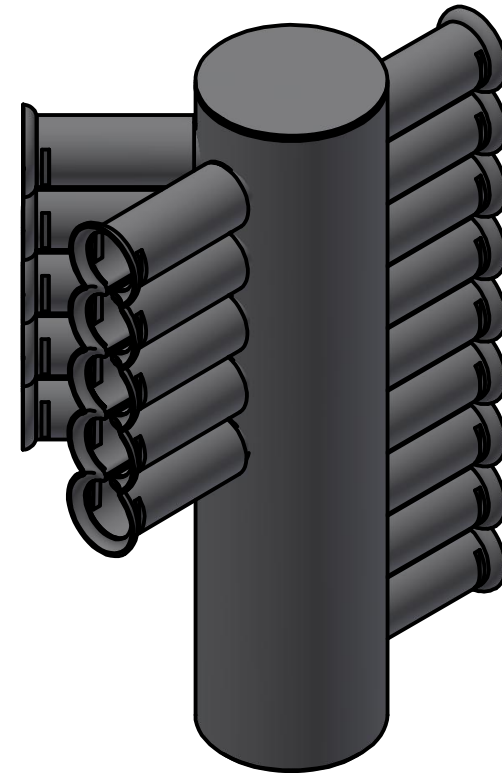

## Standard Profiles

## Isometric Views

## Multi-Flow Product Data Sheet - #1200C Multi-Purpose 12" to 6" with 6" Y (right)

Manufactured by Varicore Technologies, Inc. - Prinsburg, MN 56281 - 800.978.8007

The Multi-Flow logo is Copyright protected, all rights reserved.

### PROPERTY

Material Composition.....Thermoplastic  
 Orientation.....Vertical  
 Connection Type.....Multi-Flow / 3" Sch 40