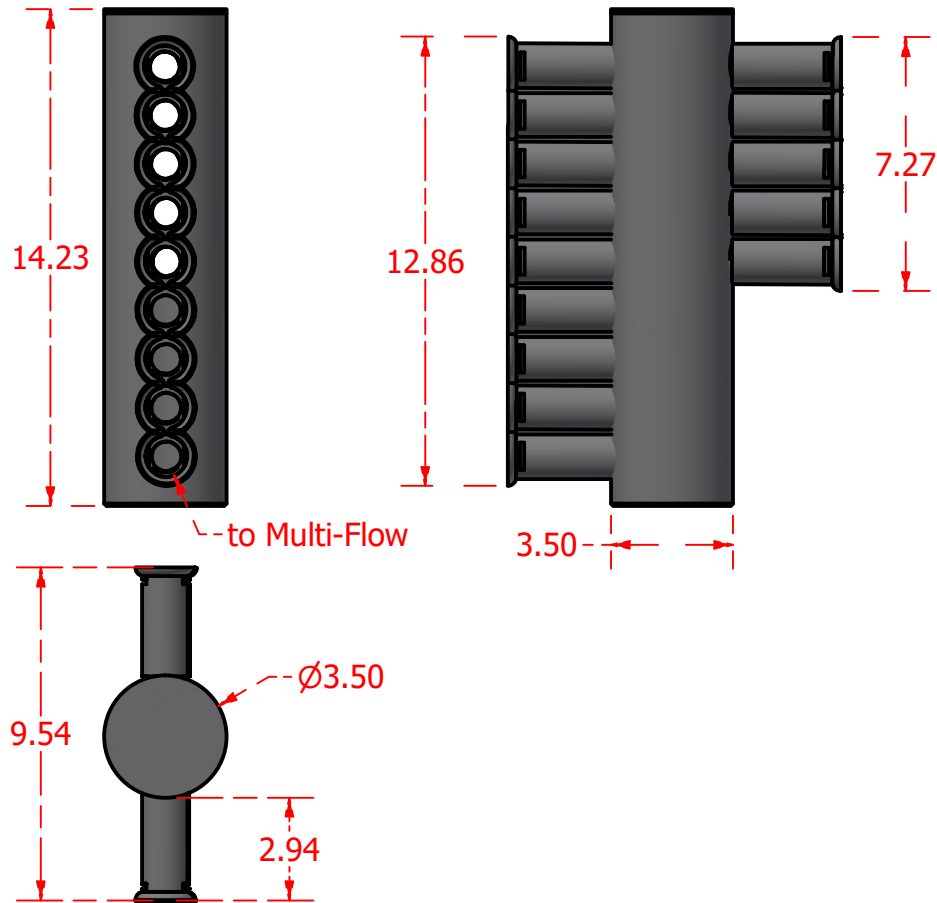

Standard Profiles

Isometric Views

Multi-Flow Product Data Sheet - #1200D Multi-Purpose 12" to 6" with 6" Coupler

Manufactured by Varicore Technologies, Inc. - Prinsburg, MN 56281 - 800.978.8007

The Multi-Flow logo is Copyright protected, all rights reserved.

US Patent Protect - 9483745856834

PROPERTY

Material Composition.....Thermoplastic
 Orientation.....Horizontal or Vertical
 Connection Type.....Multi-Flow / 3" Sch 40

VALUE