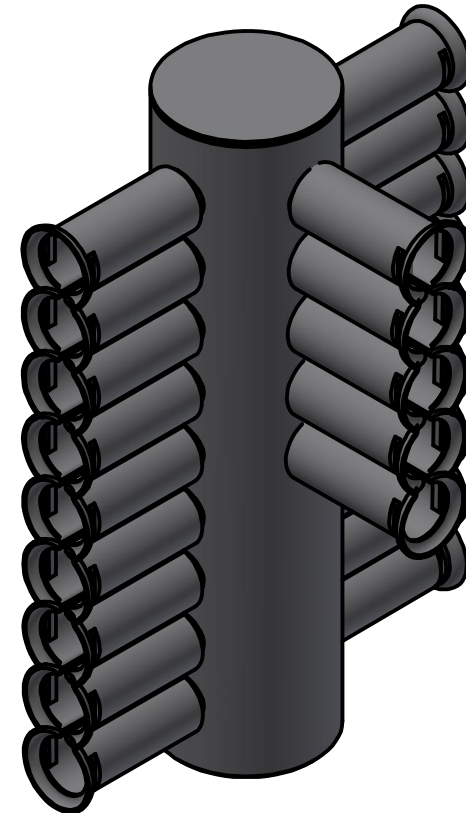

## Standard Profiles

## Isometric Views

## Multi-Flow Product Data Sheet - #1200E Multi-Purpose 12" to 12" with 6" T

**MULTI-FLOW**

Manufactured by Varicore Technologies, Inc. - Prinsburg, MN 56281 - 800.978.8007

The Multi-Flow logo is Copyright protected, all rights reserved.

### PROPERTY

Material Composition.....	Thermoplastic
Orientation.....	Vertical
Connection Type.....	Multi-Flow / 3" Sch 40