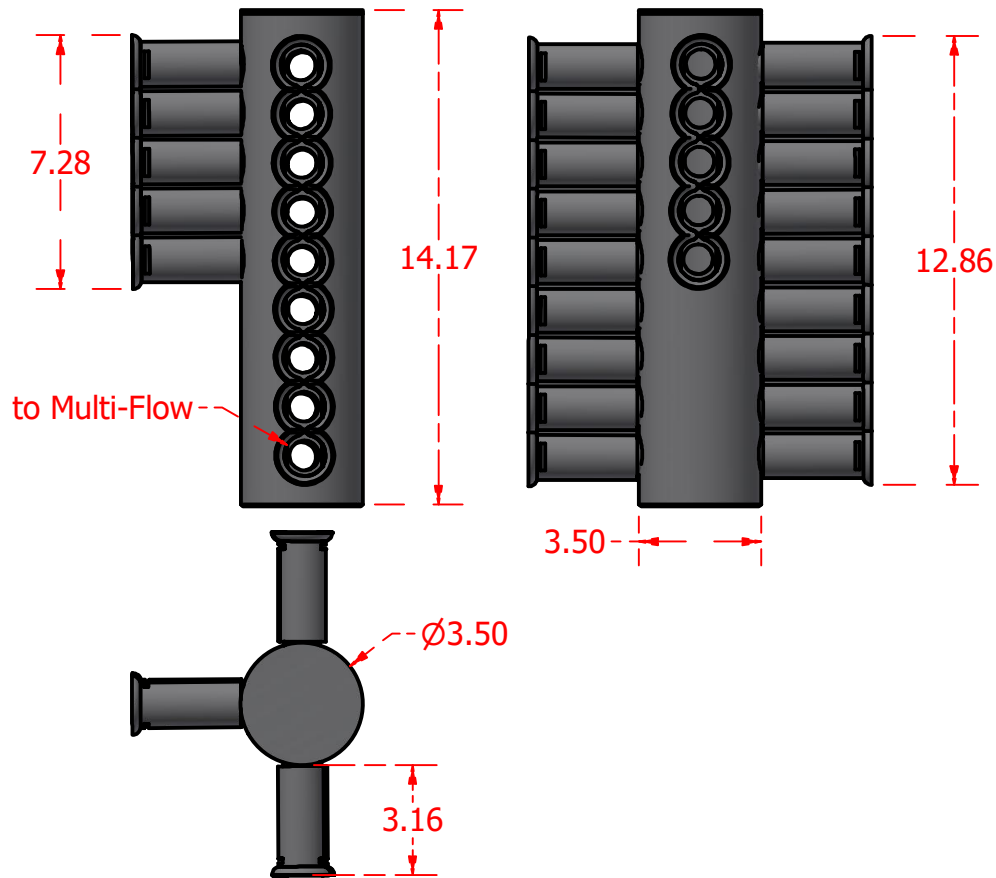

## Standard Profiles

## Isometric Views

## Multi-Flow Product Data Sheet - #1200E Multi-Purpose 12" to 12" with 6" T

**MULTI-FLOW**

Manufactured by Varicore Technologies, Inc. - Prinsburg, MN 56281 - 800.978.8007

The Multi-Flow logo is Copyright protected, all rights reserved.

### PROPERTY

Material Composition.....	Thermoplastic
Orientation.....	Vertical
Connection Type.....	Multi-Flow / 3" Sch 40