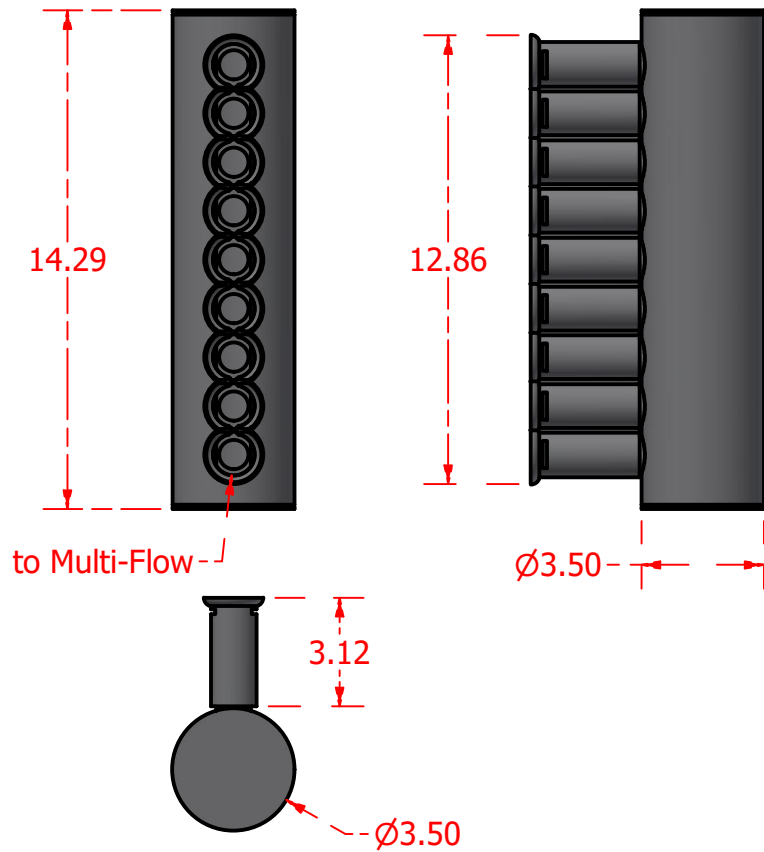

Standard Profiles

Isometric Views

Multi-Flow Product Data Sheet - #1200M Multi-Purpose 12" Outlet

MULTI-FLOW

Manufactured by Varicore Technologies, Inc. - Prinsburg, MN 56281 - 800.978.8007

The Multi-Flow logo is Copyright protected, all rights reserved.

US Patent Protect - 9483745856834

PROPERTY

Material Composition.....	Thermoplastic
Orientation.....	Vertical or Horizontal
Connection Type.....	Multi-Flow / 3" Sch 40

VALUE