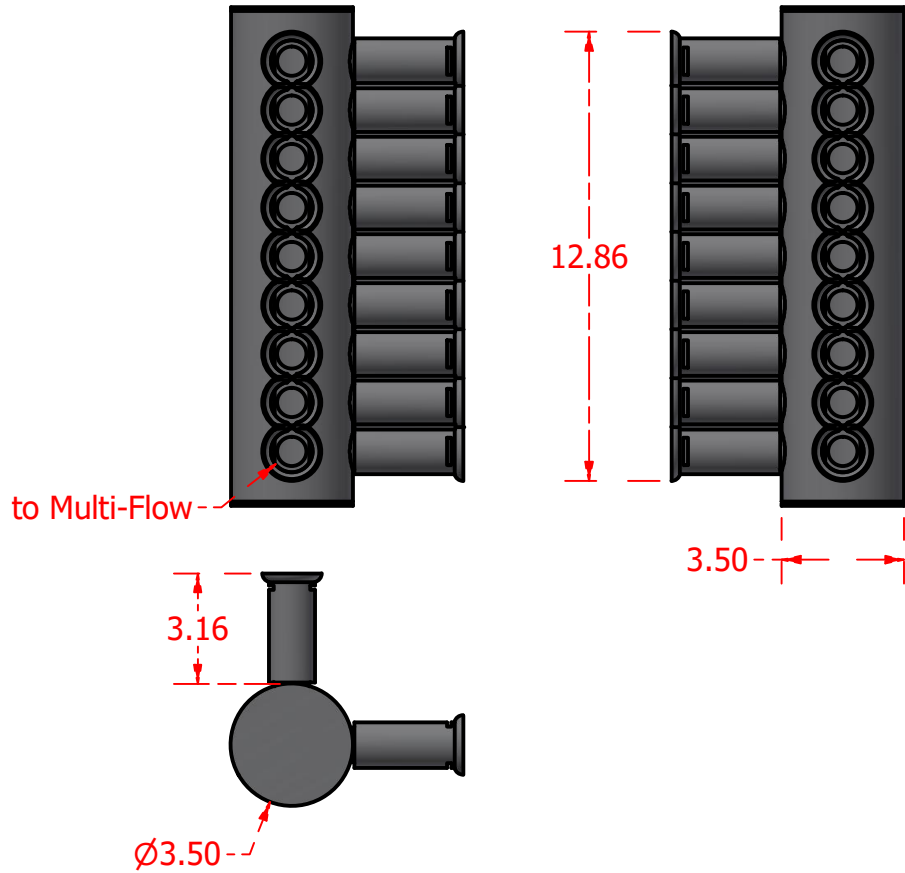

Standard Profiles

Isometric Views

Multi-Flow Product Data Sheet - #1200N Multi-Purpose 12" 90 Degree

Manufactured by Varicore Technologies, Inc. - Prinsburg, MN 56281 - 800.978.8007

The Multi-Flow logo is Copyright protected, all rights reserved.

US Patent Protect - 9483745856834

PROPERTY

Material Composition.....	Thermoplastic
Connection Type.....	Multi-Flow/3" Sch 40
Orientation.....	Vertical

VALUE