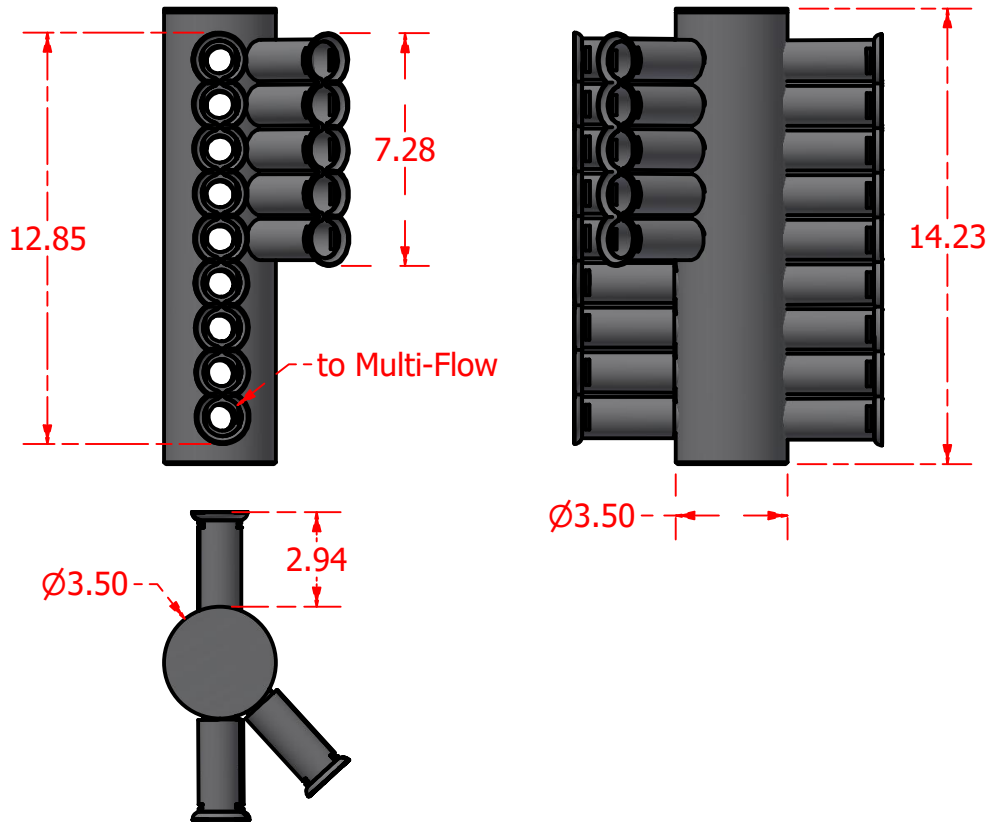

Standard Profiles

Isometric Views

Multi-Flow Product Data Sheet - #1200P Multi-Purpose 12" to 12" to 6" Y (Left)

Manufactured by Varicore Technologies, Inc. - Prinsburg, MN 56281 - 800.978.8007

The Multi-Flow logo is Copyright protected, all rights reserved.

US Patent Protect - 9483745856834

PROPERTY

Material Composition.....	Thermoplastic
Connection Type.....	Multi-Flow/3" Sch 40
Orientation.....	Vertical

VALUE