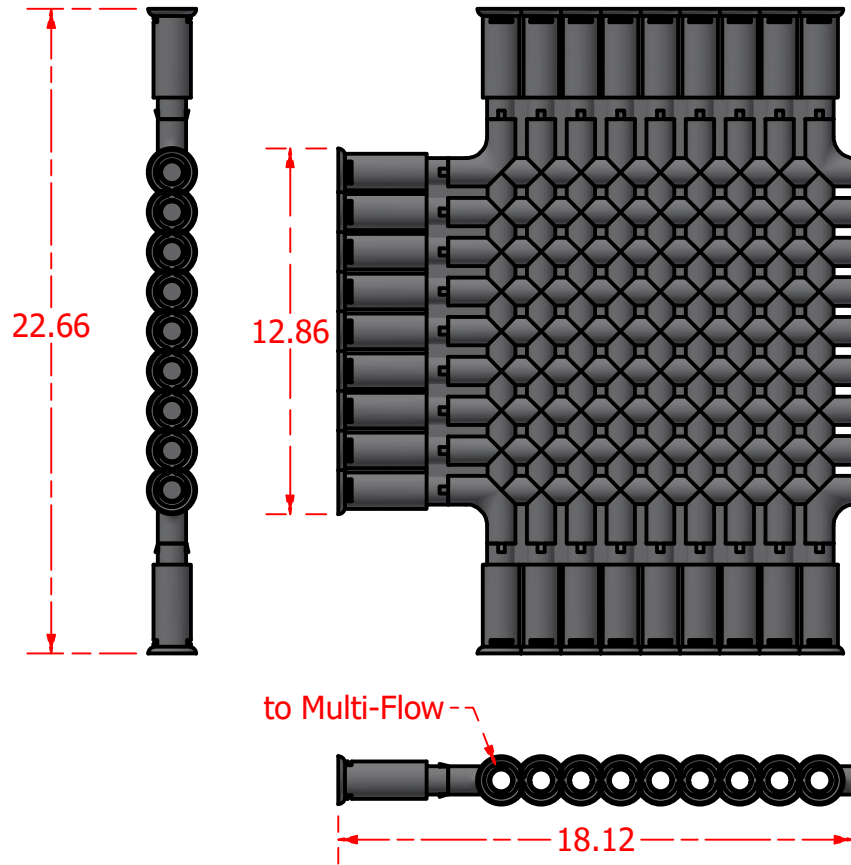

Standard Profiles

Isometric Views

Multi-Flow Product Data Sheet - #12017 12" Horizontal T

Manufactured by Varicore Technologies, Inc. - Prinsburg, MN 56281 - 800.978.8007

The Multi-Flow logo is Copyright protected, all rights reserved.

US Patent Protect - 9483745856834

PROPERTY

Material Composition.....	High Density Polyethylene
Attachement Method.....	Snap and Lock
Orientation.....	Horizontal

VALUE