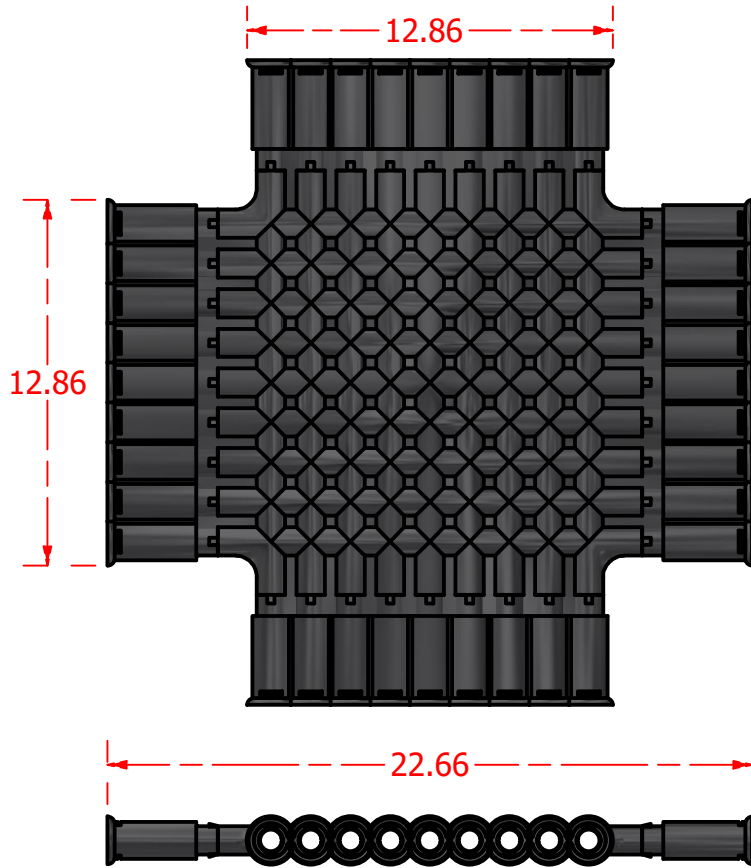

Standard Profiles

Isometric Views

Multi-Flow Product Data Sheet - 12018 12" Horizontal Cross

Manufactured by Varicore Technologies, Inc. - Prinsburg, MN 56281 - 800.978.8007

The Multi-Flow logo is Copyright protected, all rights reserved.

US Patent Protect - 9483745856834

PROPERTY

Material Composition.....	High Density Polyethylene
Attachment Method.....	Snap and Lock
Orientation.....	Horizontal

VALUE