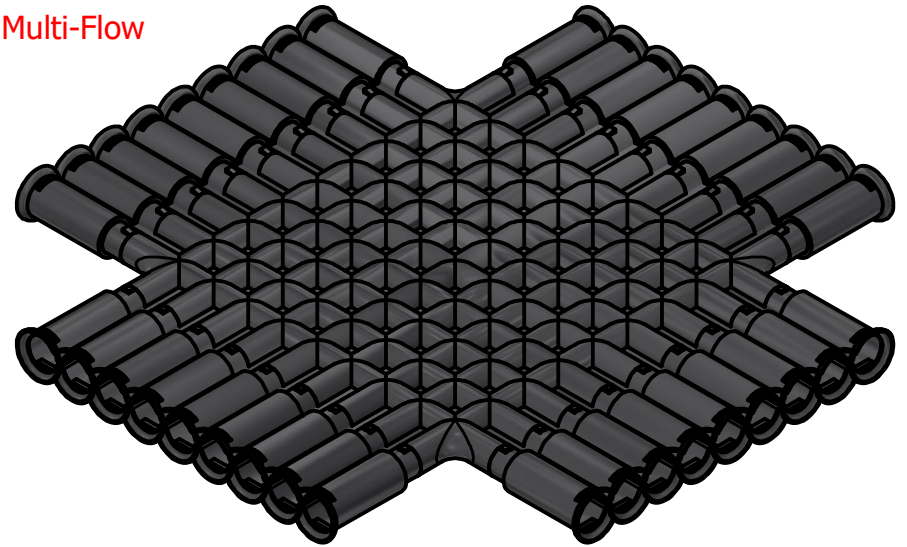

Standard Profiles

Isometric Views

Multi-Flow Product Data Sheet - 12018 12" Horizontal Cross

Manufactured by Varicore Technologies, Inc. - Prinsburg, MN 56281 - 800.978.8007

The Multi-Flow logo is Copyright protected, all rights reserved.

US Patent Protect - 9483745856834

PROPERTY

Material Composition.....	High Density Polyethylene
Attachment Method.....	Snap and Lock
Orientation.....	Horizontal

VALUE