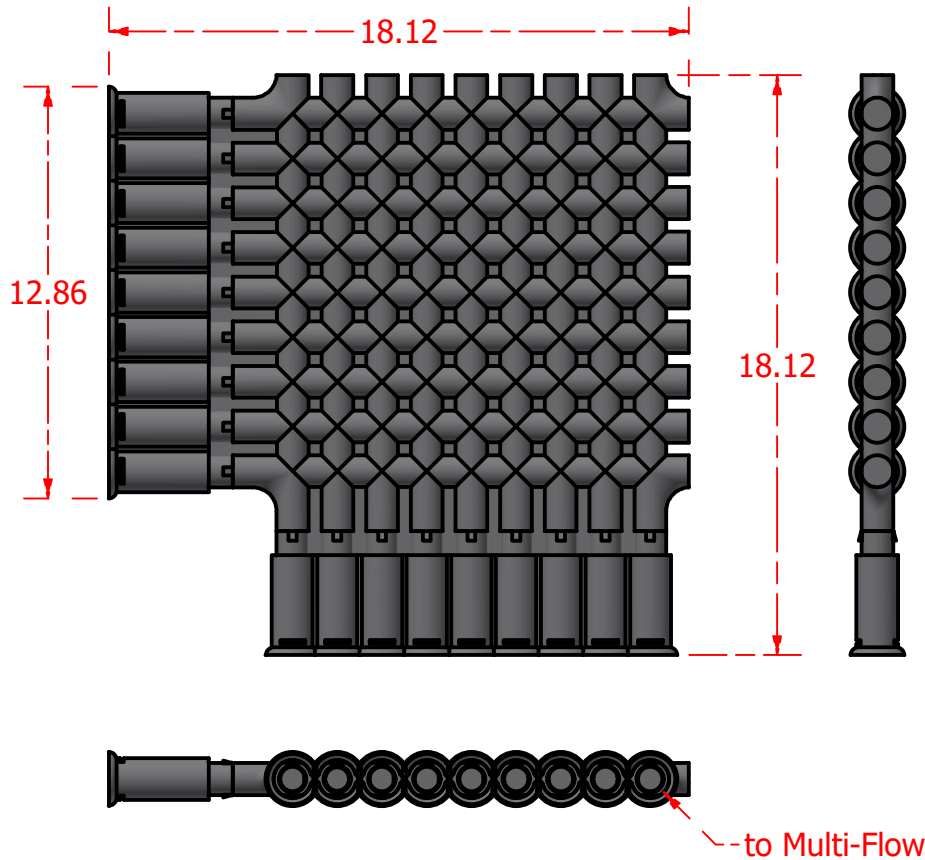

Standard Profiles

Isometric Views

Multi-Flow Product Data Sheet - #1201N 12" Horizontal 90 Degree Coupler

Manufactured by Varicore Technologies, Inc. - Prinsburg, MN 56281 - 800.978.8007

The Multi-Flow logo is Copyright protected, all rights reserved.

US Patent Protect - 9483745856834

PROPERTY

Material Composition.....	High Density Polyethylene
Connection Type.....	Multi-Flow
Orientation.....	Horizontal

VALUE