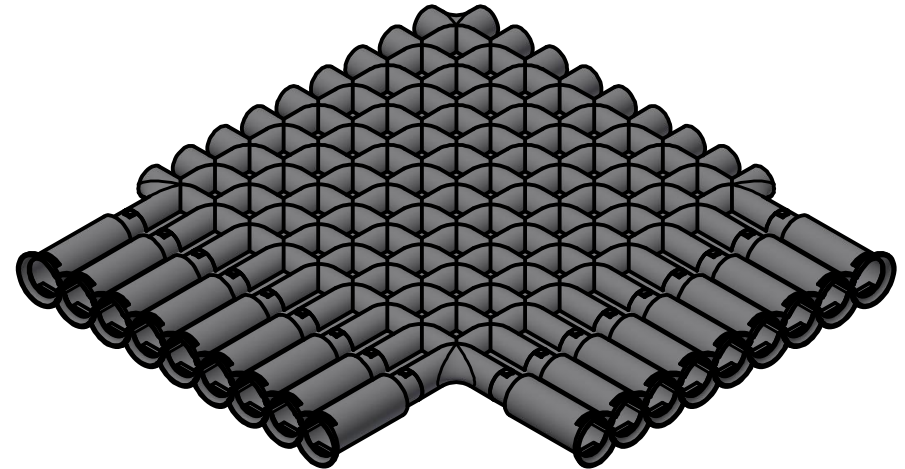

Standard Profiles

Isometric Views

Multi-Flow Product Data Sheet - #1201N 12" Horizontal 90 Degree Coupler

Manufactured by Varicore Technologies, Inc. - Prinsburg, MN 56281 - 800.978.8007

The Multi-Flow logo is Copyright protected, all rights reserved.

US Patent Protect - 9483745856834

PROPERTY

Material Composition.....	High Density Polyethylene
Connection Type.....	Multi-Flow
Orientation.....	Horizontal

VALUE