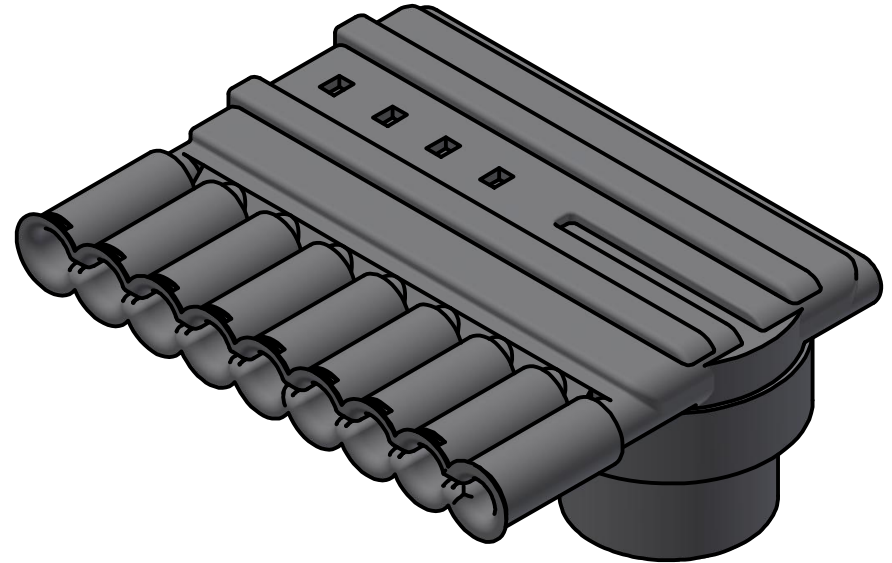

## Standard Profiles

## Isometric Views

## Multi-Flow Product Data Sheet - #12043 12" Side Outlet to 3" Solid

**MULTI-FLOW**

Manufactured by Varicore Technologies, Inc. - Prinsburg, MN 56281 - 800.978.8007

The Multi-Flow logo is Copyright protected, all rights reserved.

### VALUE

Material Composition.....Thermoplastic  
 Orientation.....Horizontal or Vertical  
 Connection Type.....Multi-Flow / 4" Sch 40 PVC IABS