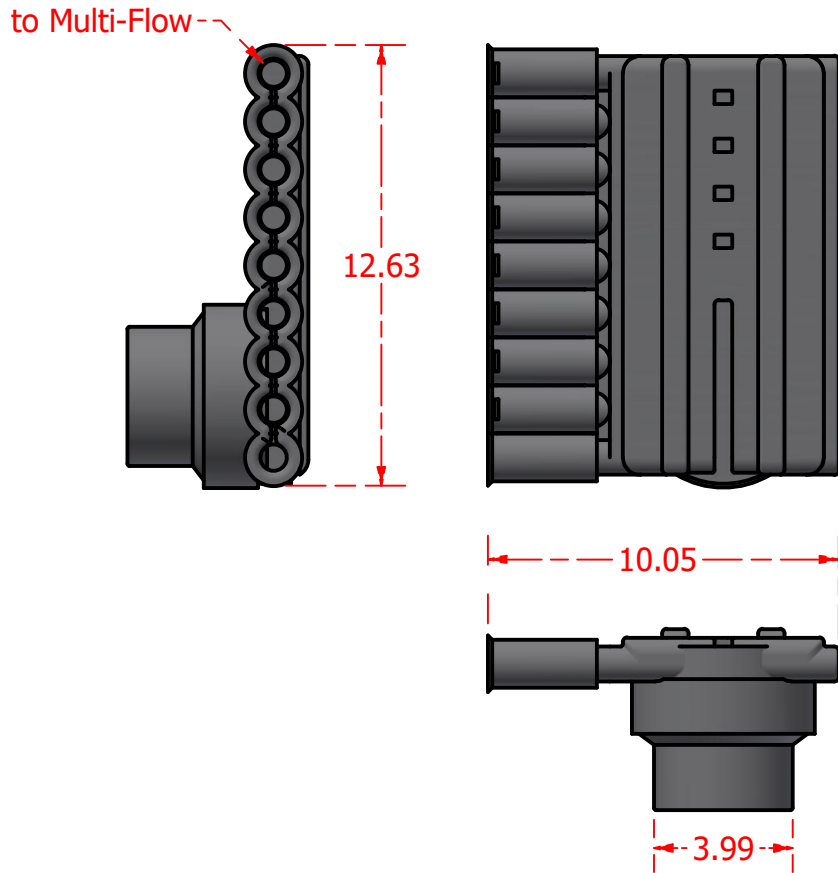

## Standard Profiles

## Isometric Views

## Multi-Flow Product Data Sheet - #12043 12" Side Outlet to 3" Solid

**MULTI-FLOW**

Manufactured by Varicore Technologies, Inc. - Prinsburg, MN 56281 - 800.978.8007

The Multi-Flow logo is Copyright protected, all rights reserved.

### VALUE

Material Composition.....Thermoplastic  
 Orientation.....Horizontal or Vertical  
 Connection Type.....Multi-Flow / 4" Sch 40 PVC IABS