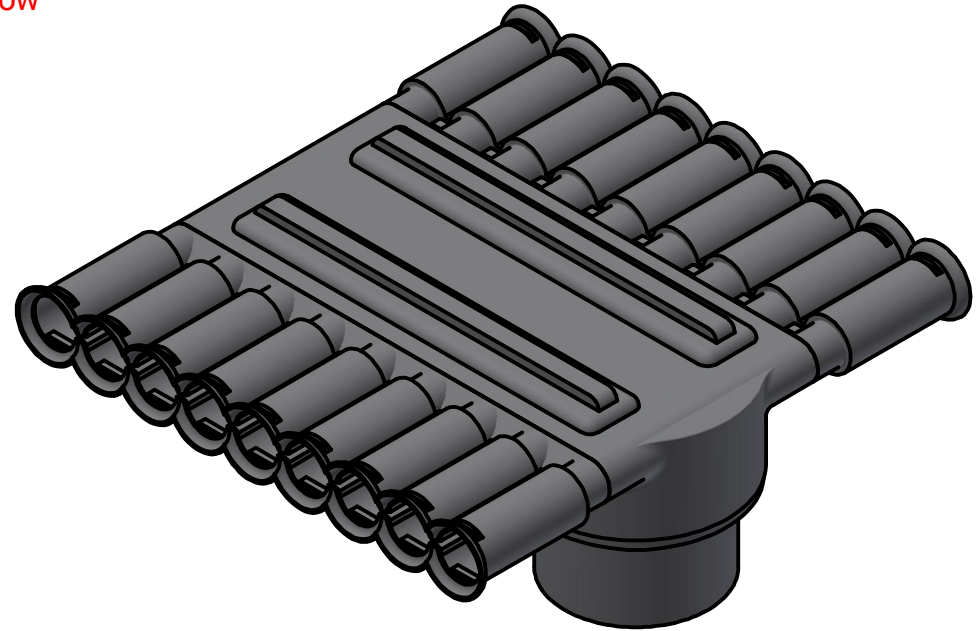

Standard Profiles

Isometric Views

Multi-Flow Product Data Sheet - #12053 - 12" Inline Side Outlet to 3" Soild

Manufactured by Varicore Technologies, Inc. - Prinsburg, MN 56281 - 800.978.8007

The Multi-Flow logo is Copyright protected, all rights reserved.

US Patent Protect - 9483745856834

PROPERTY

Material Composition.....Thermoplastic
 Orientation.....Horizontal or Vertical
 Connection Type.....Multi-Flow / 4" Sch 40/ABS

VALUE