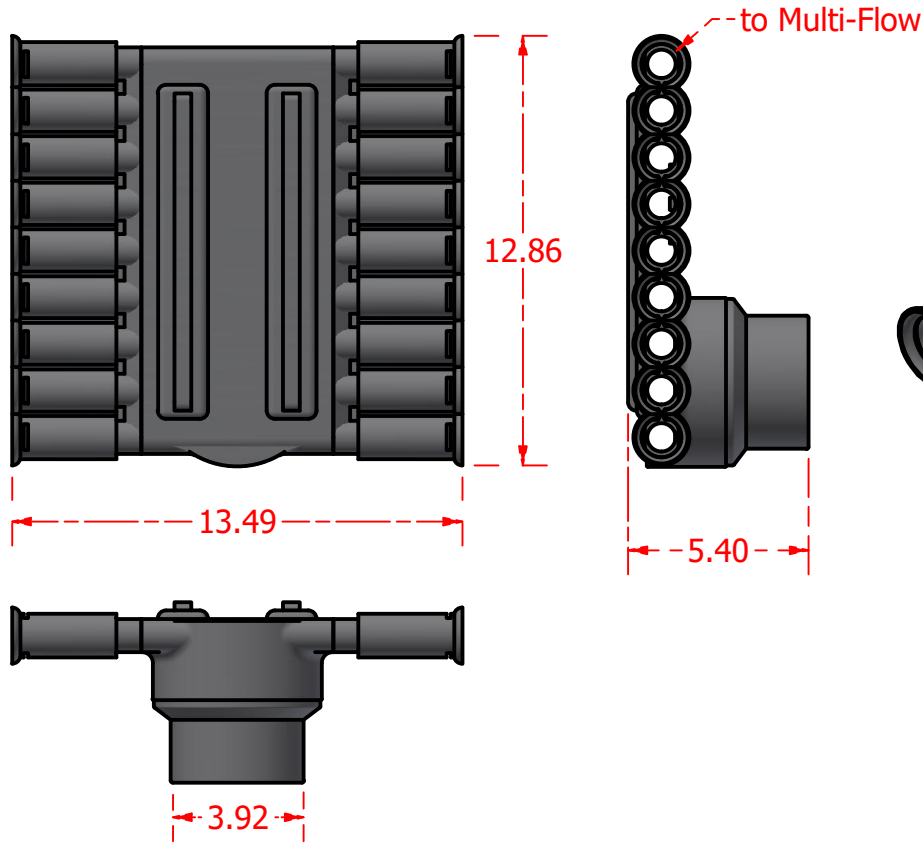

Standard Profiles

Isometric Views

Multi-Flow Product Data Sheet - #12053 - 12" Inline Side Outlet to 3" Soild

Manufactured by Varicore Technologies, Inc. - Prinsburg, MN 56281 - 800.978.8007

The Multi-Flow logo is Copyright protected, all rights reserved.

US Patent Protect - 9483745856834

PROPERTY

Material Composition.....Thermoplastic
 Orientation.....Horizontal or Vertical
 Connection Type.....Multi-Flow / 4" Sch 40/ABS

VALUE