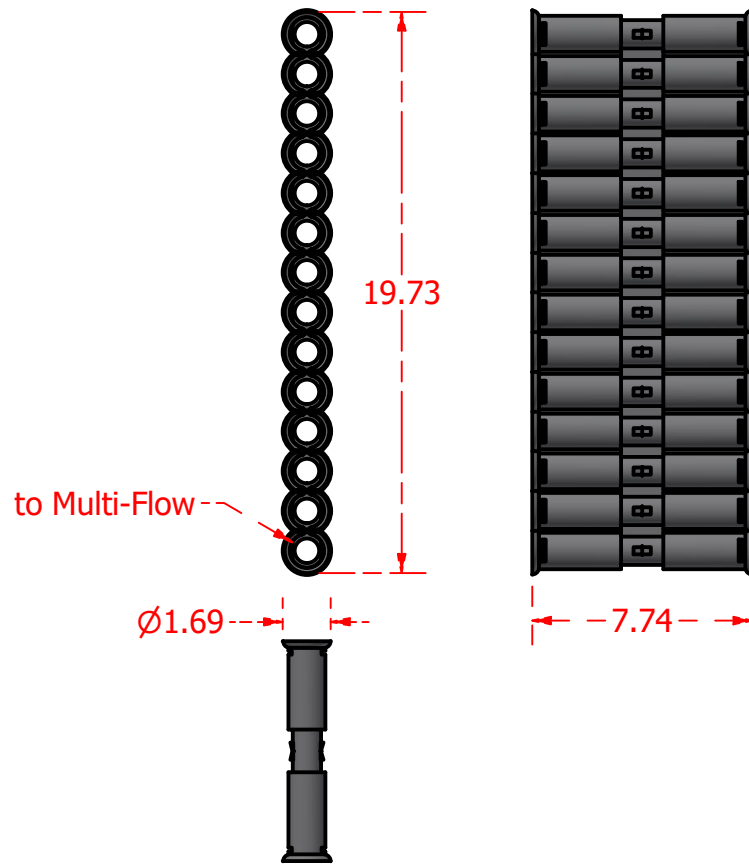

Standard Profiles

Isometric Views

Multi-Flow Product Data Sheet - #18002 18" Coupler

Manufactured by Varicore Technologies, Inc. - Prinsburg, MN 56281 - 800.978.8007

The Multi-Flow logo is Copyright protected, all rights reserved.

US Patent Protect - 9483745856834

PROPERTY

Material Composition.....	High Density Polyethylene
Connection Type.....	Multi-Flow/3" Sch 40
Orientation.....	Horizontal or Vertical

VALUE