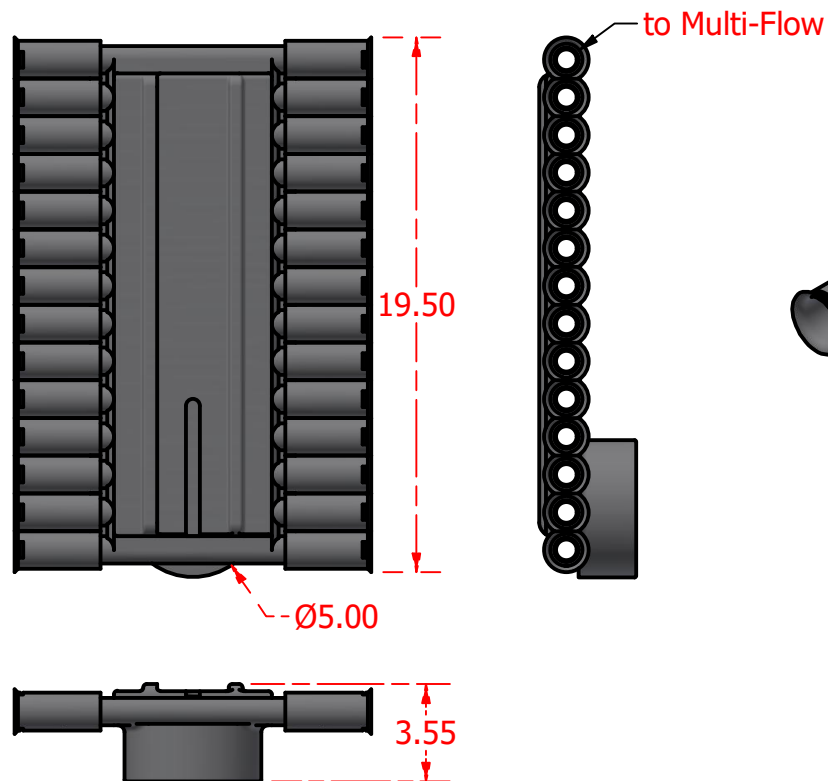

Standard Profiles

Isometric Views

Multi-Flow Product Data Sheet - #18003 18" Inline Side Outlet

Manufactured by Varicore Technologies, Inc. - Prinsburg, MN 56281 - 800.978.8007

The Multi-Flow logo is Copyright protected, all rights reserved.

US Patent Protect - 9483745856834

PROPERTY

Material Composition.....High Density Polyethylene
 Orientation.....Horizontal or Vertical
 Connection Type.....Multi-Flow / 4" PVC/4"HDPE

VALUE