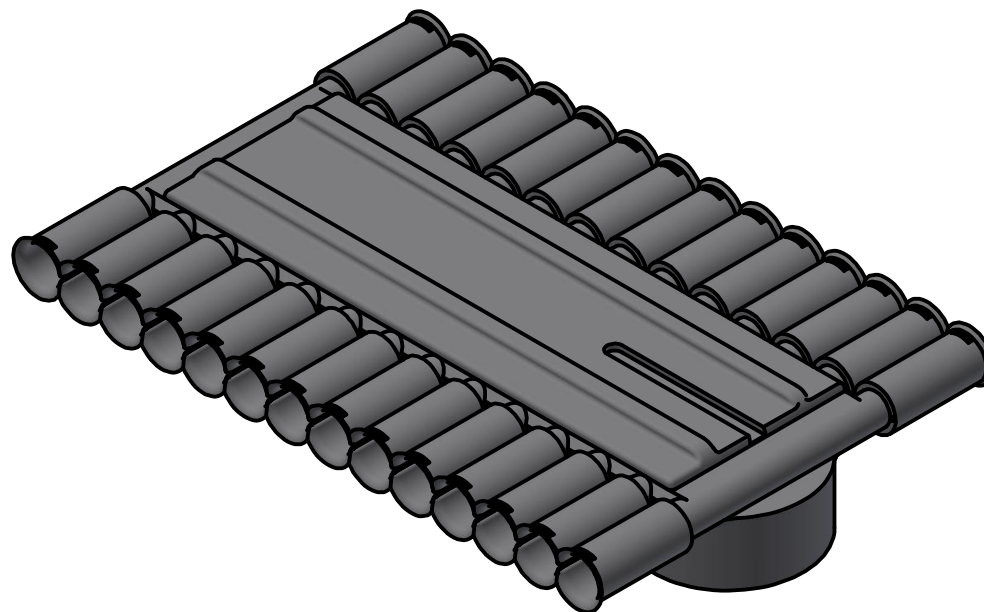

Standard Profiles

Isometric Views

Multi-Flow Product Data Sheet - #18003 18" Inline Side Outlet

Manufactured by Varicore Technologies, Inc. - Prinsburg, MN 56281 - 800.978.8007

The Multi-Flow logo is Copyright protected, all rights reserved.

US Patent Protect - 9483745856834

PROPERTY

Material Composition.....High Density Polyethylene
 Orientation.....Horizontal or Vertical
 Connection Type.....Multi-Flow / 4" PVC/4"HDPE

VALUE