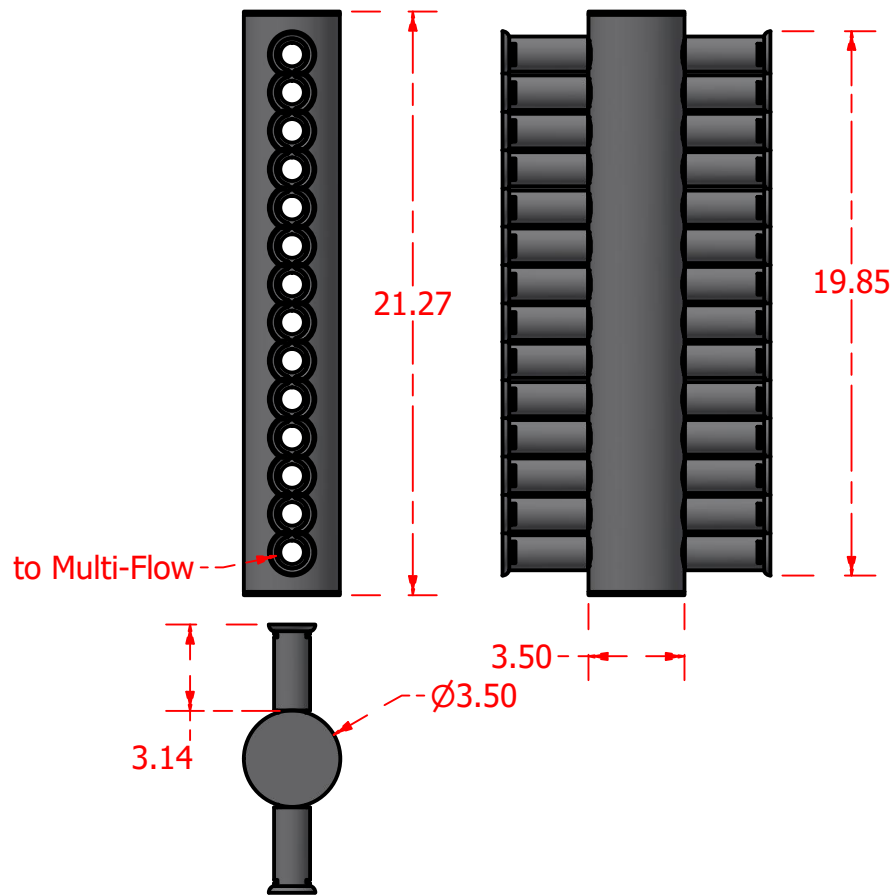

Standard Profiles

Isometric Views

Multi-Flow Product Data Sheet - #18009 Multi-Purpose 18" to 18" Coupler

Manufactured by Varicore Technologies, Inc. - Prinsburg, MN 56281 - 800.978.8007

The Multi-Flow logo is Copyright protected, all rights reserved.

US Patent Protect - 9483745856834

PROPERTY

Material Composition.....Theroplastic
 Orientation.....Horizontal or Vertical
 Connection Type.....Multi-Flow / 3" Sch 40

VALUE