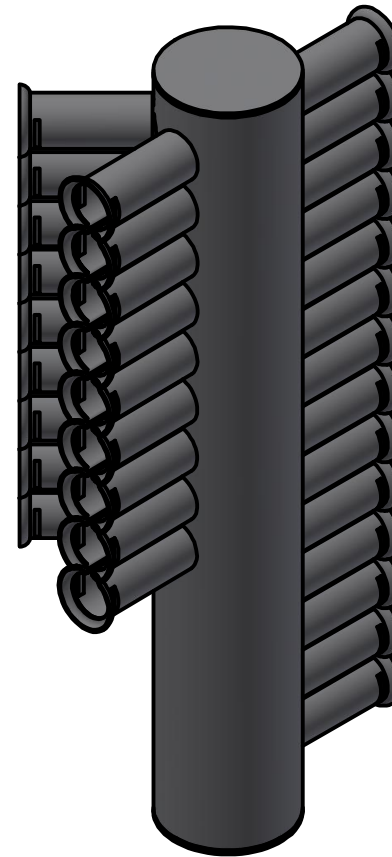

## Standard Profiles

## Isometric Views

# Multi-Flow Product Data Sheet - #1800F Multi-Purpose 18" to 12" with 12" Y (Right)

Manufactured by Varicore Technologies, Inc. - Prinsburg, MN 56281 - 800.978.8007

The Multi-Flow logo is Copyright protected, all rights reserved.

### PROPERTY

Material Composition.....	Thermoplastic
Orientation.....	Vertical
Connection Type.....	Multi-Flow / 3" Sch 40