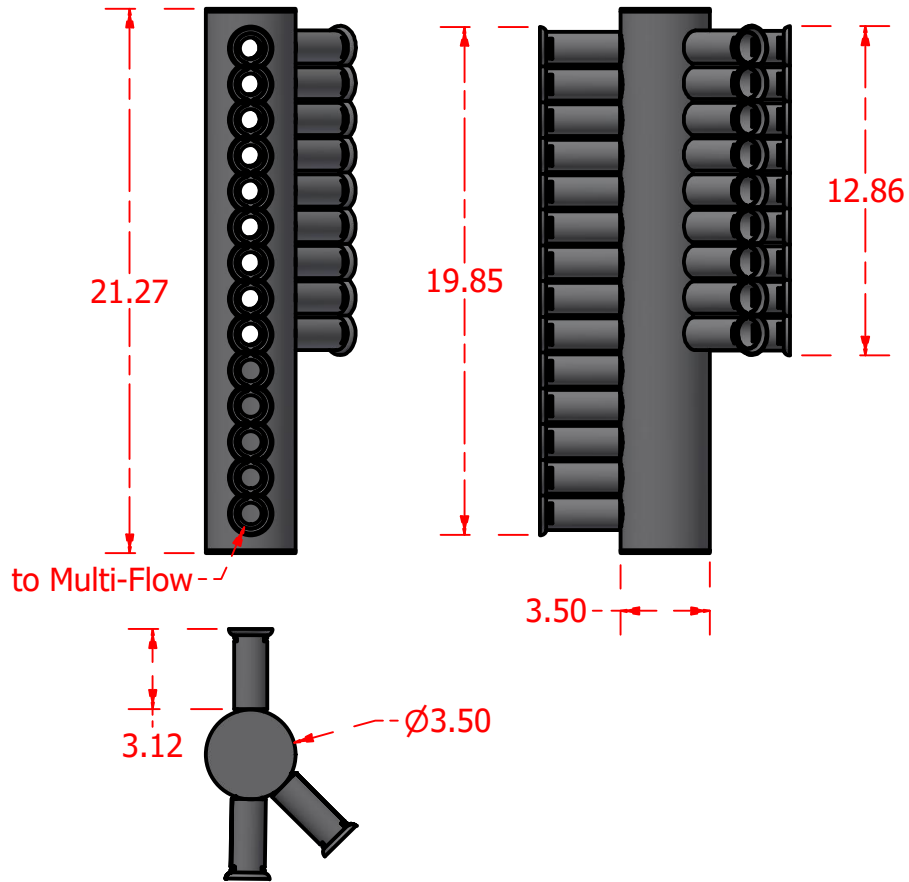

## Standard Profiles

## Isometric Views

# Multi-Flow Product Data Sheet - #1800F Multi-Purpose 18" to 12" with 12" Y (Right)

Manufactured by Varicore Technologies, Inc. - Prinsburg, MN 56281 - 800.978.8007

The Multi-Flow logo is Copyright protected, all rights reserved.

### PROPERTY

Material Composition.....	Thermoplastic
Orientation.....	Vertical
Connection Type.....	Multi-Flow / 3" Sch 40