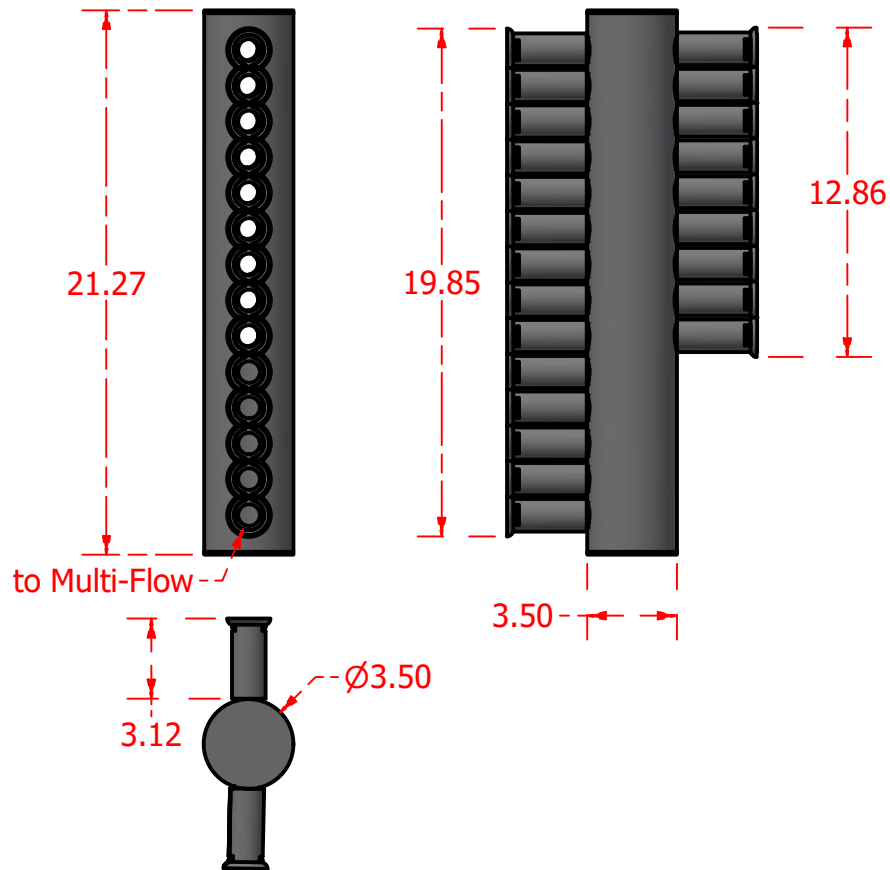

Standard Profiles

Isometric Views

Multi-Flow Product Data Sheet - #1800H Multi-Purpose 18" to 12" Coupler

Manufactured by Varicore Technologies, Inc. - Prinsburg, MN 56281 - 800.978.8007

The Multi-Flow logo is Copyright protected, all rights reserved.

US Patent Protect - 9483745856834

PROPERTY

Material Composition.....	Thermoplastic
Orientation.....	Horizontal or Vertical
Connection Type.....	Multi-Flow / 3" Sch 40

VALUE