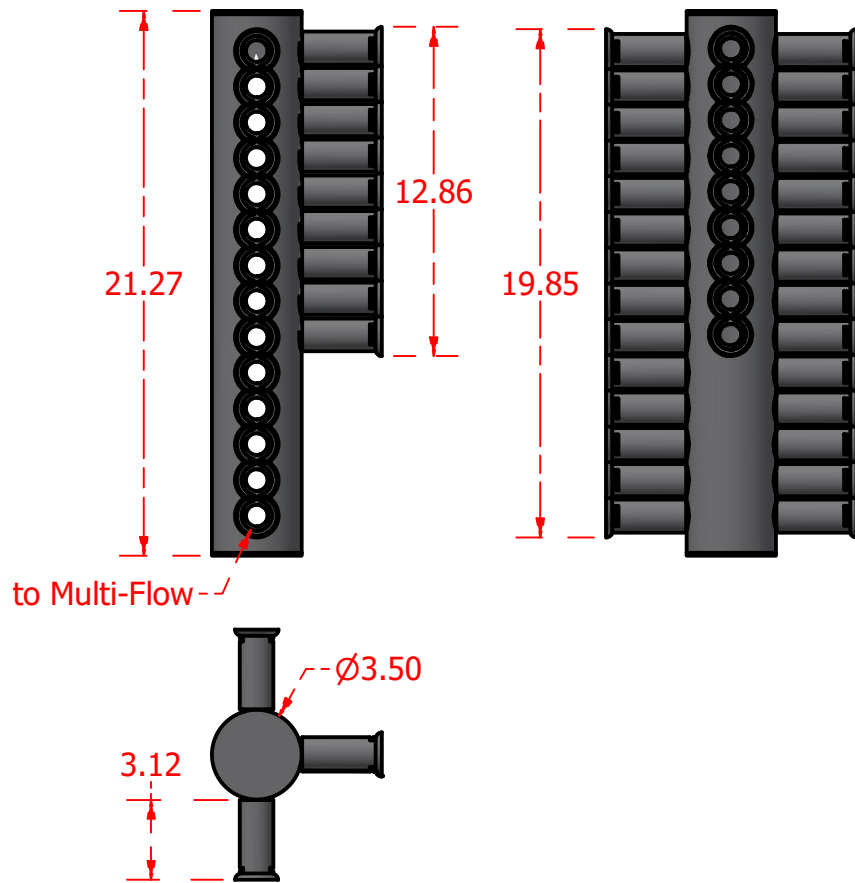

## Standard Profiles

## Isometric Views

## Multi-Flow Product Data Sheet - #1800J Multi-Purpose 18" to 18" with 12" T

**MULTI-FLOW**

Manufactured by Varicore Technologies, Inc. - Prinsburg, MN 56281 - 800.978.8007

The Multi-Flow logo is Copyright protected, all rights reserved.

### PROPERTY

Material Composition.....Thermoplastic  
 Orientation.....Vertical  
 Connection Type.....Multi-Flow / 3" Sch 40