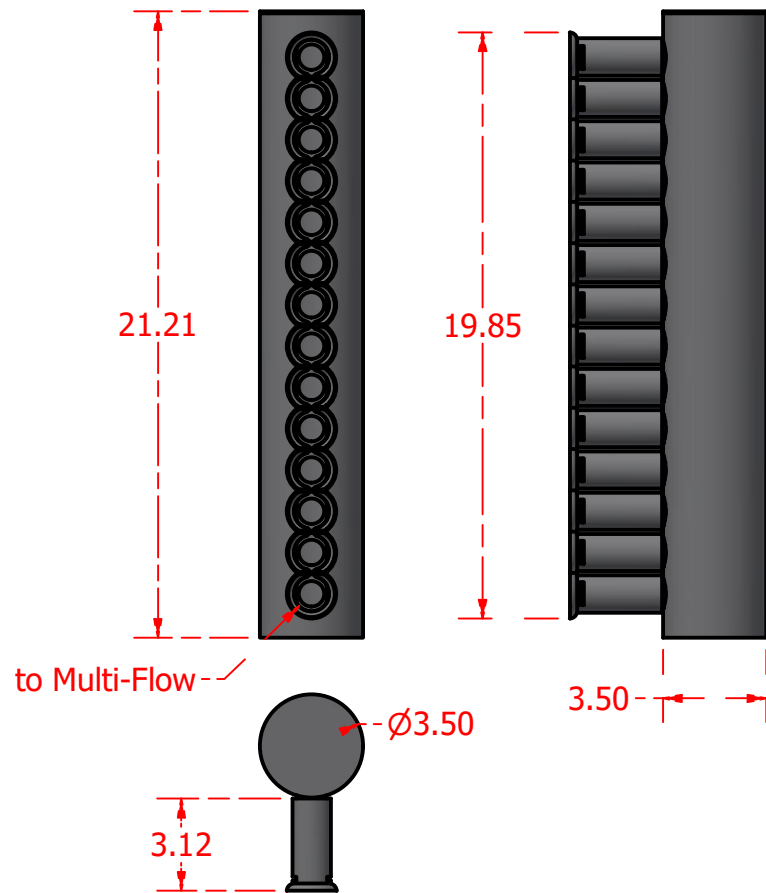

Standard Profiles

Isometric Views

Multi-Flow Product Data Sheet - #1800M Multi-Purpose 18" Outlet

Manufactured by Varicore Technologies, Inc. - Prinsburg, MN 56281 - 800.978.8007

The Multi-Flow logo is Copyright protected, all rights reserved.

US Patent Protect - 9483745856834

PROPERTY

Material Composition.....	Thermoplastic
Connection Type.....	Multi-Flow/3" Sch 40
Orientation.....	Horizontal or Vertical

VALUE