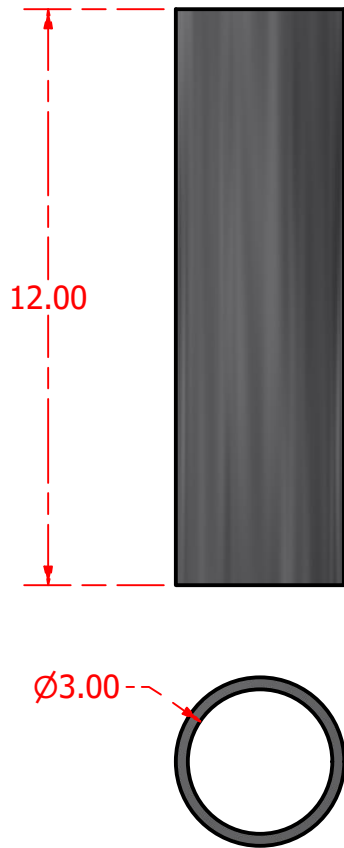

Standard Profiles

Isometric Views

Multi-Flow Product Data Sheet - #ABS00 3" Sch 40 Pipe

Manufactured by Varicore Technologies, Inc. - Prinsburg, MN 56281 - 800.978.8007
The Multi-Flow logo is Copyright protected, all rights reserved.
US Patent Protect - 9483745856834

PROPERTY

VALUE

Material Composition.....ABS