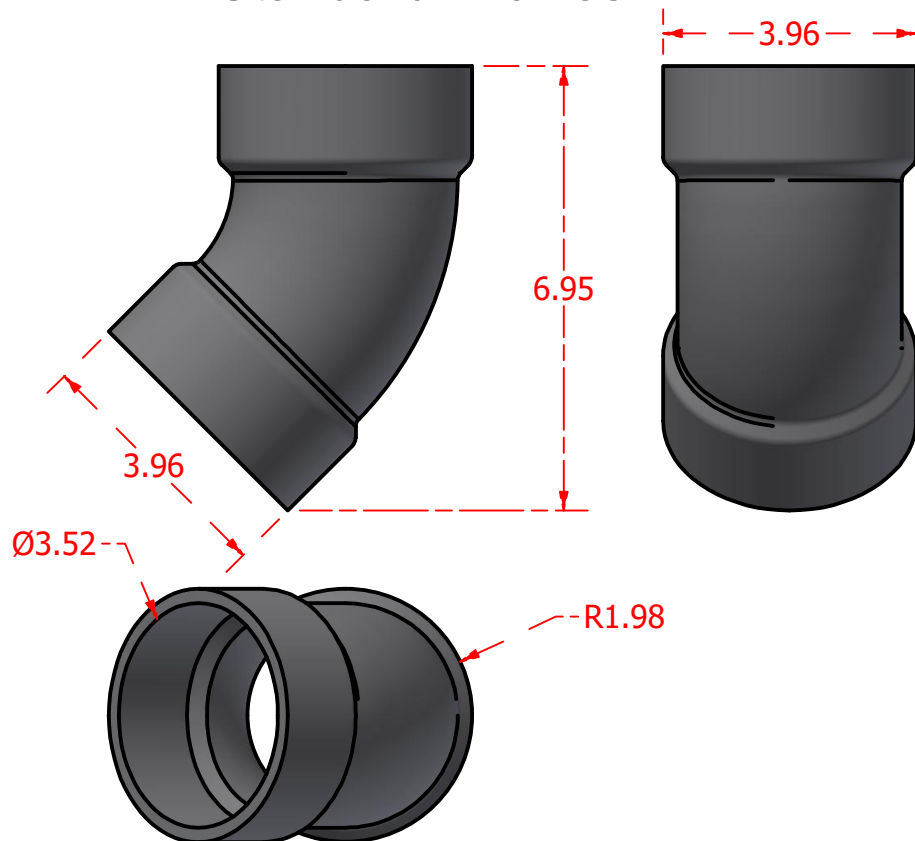

Standard Profiles

Isometric Views

Multi-Flow Product Data Sheet - #ABS02 3" ABS 45 Degree Elbow

Manufactured by Varicore Technologies, Inc. - Prinsburg, MN 56281 - 800.978.8007

The Multi-Flow logo is Copyright protected, all rights reserved.

US Patent Protect - 9483745856834

PROPERTY

Material Composition.....Thermoplastic
 Connection Type.....3" Sch 40

VALUE