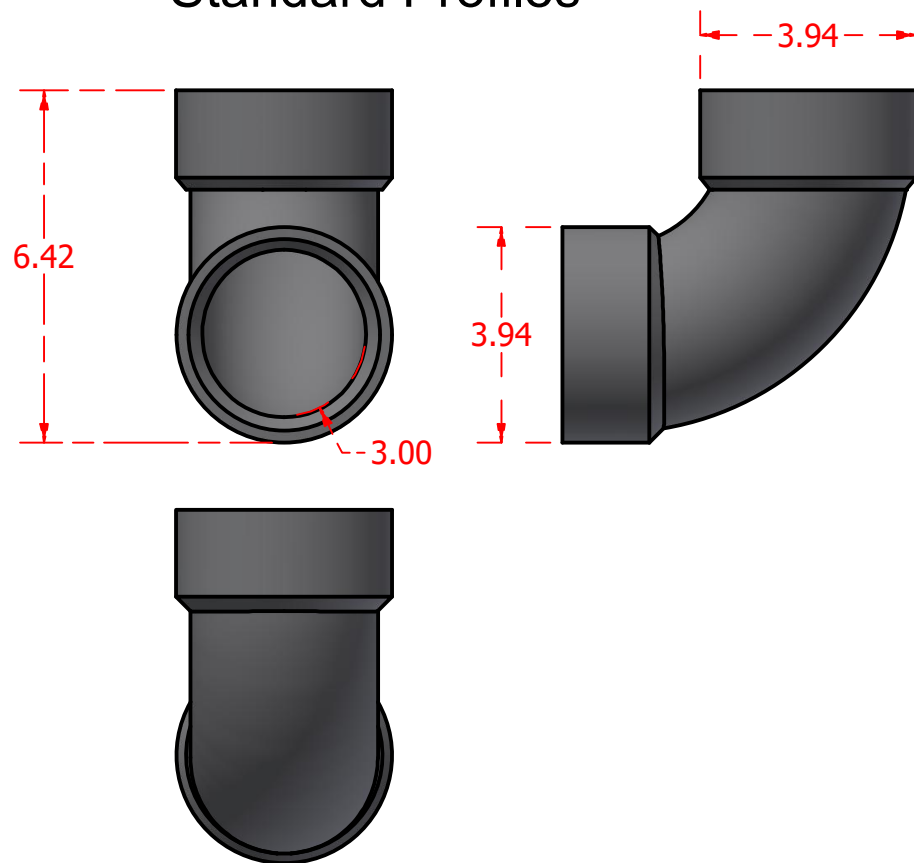

Standard Profiles

Isometric Views

Multi-Flow Product Data Sheet - #ABS03 3" 90 Degree Elbow

Manufactured by Varicore Technologies, Inc. - Prinsburg, MN 56281 - 800.978.8007

The Multi-Flow logo is Copyright protected, all rights reserved.

US Patent Protect - 9483745856834

PROPERTY

Material Composition.....Thermoplastic
 Connection Type.....3" Sch 40

VALUE