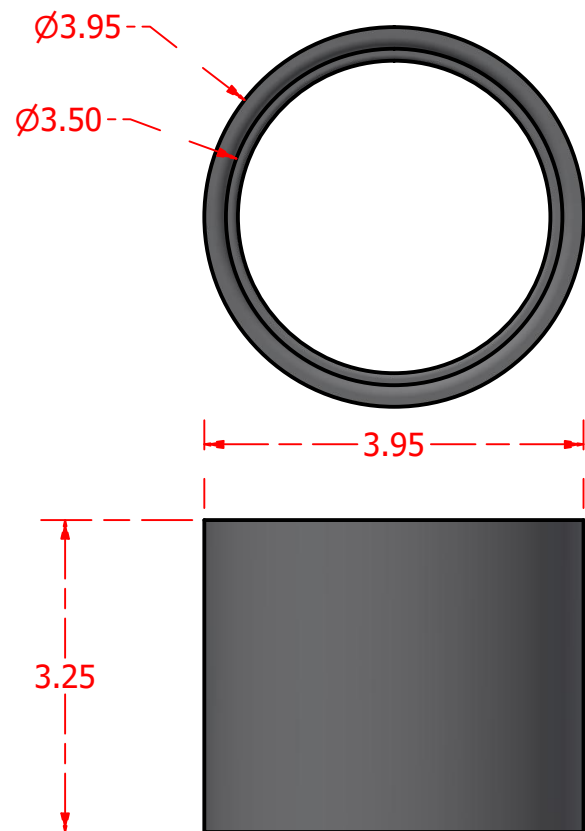

Standard Profiles

Isometric Views

Multi-Flow Product Data Sheet - #ABS05 3" to 3" ABS Coupler

Manufactured by Varicore Technologies, Inc. - Prinsburg, MN 56281 - 800.978.8007

The Multi-Flow logo is Copyright protected, all rights reserved.

US Patent Protect - 9483745856834

PROPERTY

Material Composition.....	Thermoplastic
Connection Type.....	3" Sch 40

VALUE