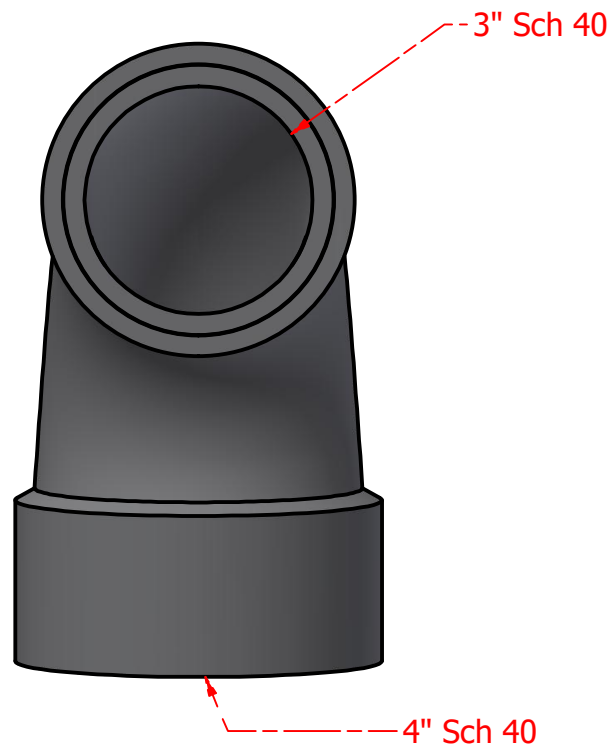

Standard Profiles

Isometric Views

Multi-Flow Product Data Sheet - #ABS06 90 Degree Elbow 3" to 4"

Manufactured by Varicore Technologies, Inc. - Prinsburg, MN 56281 - 800.978.8007

The Multi-Flow logo is Copyright protected, all rights reserved.

US Patent Protect - 9483745856834

PROPERTY

Material Composition.....Thermoplastic
Connection Type.....3" Sch 40 / 4" Sch 40

VALUE