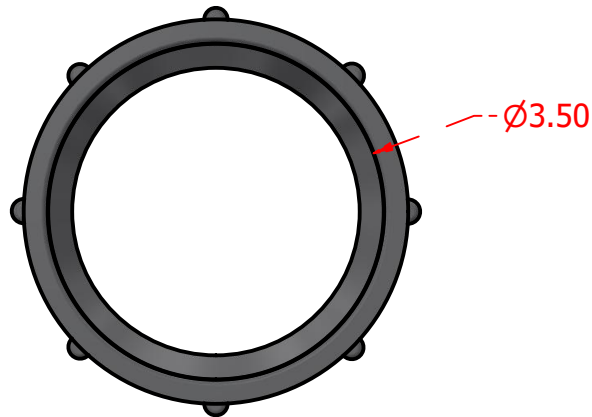

## Standard Profiles

## Isometric Views

### PROPERTY

Material Composition.....Thermoplastic  
Connection Type.....3" Sch 40 / various threaded