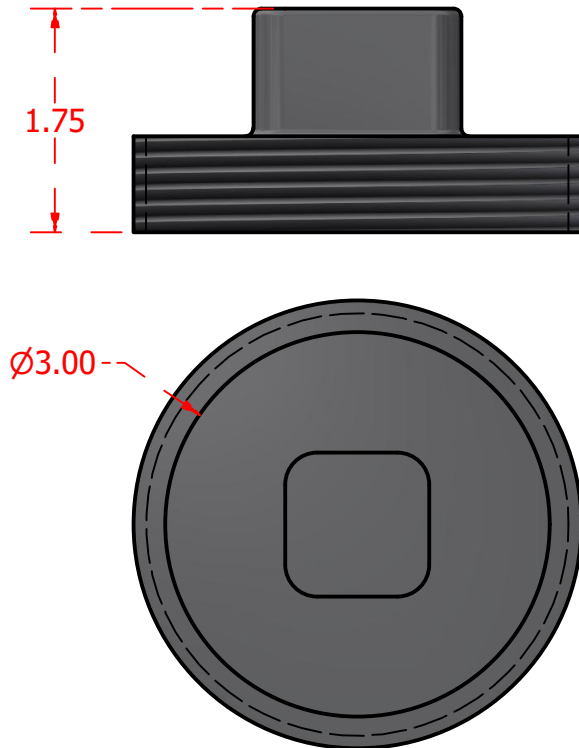

Standard Profiles

Isometric Views

Multi-Flow Product Data Sheet - #ABS11 3" DWV Raised Co. Plug

Manufactured by Varicore Technologies, Inc. - Prinsburg, MN 56281 - 800.978.8007
The Multi-Flow logo is Copyright protected, all rights reserved.
US Patent Protect - 9483745856834

PROPERTY

Material Composition.....Thermoplastic
Connection Type.....3" Sch 40/Various Threaded

VALUE